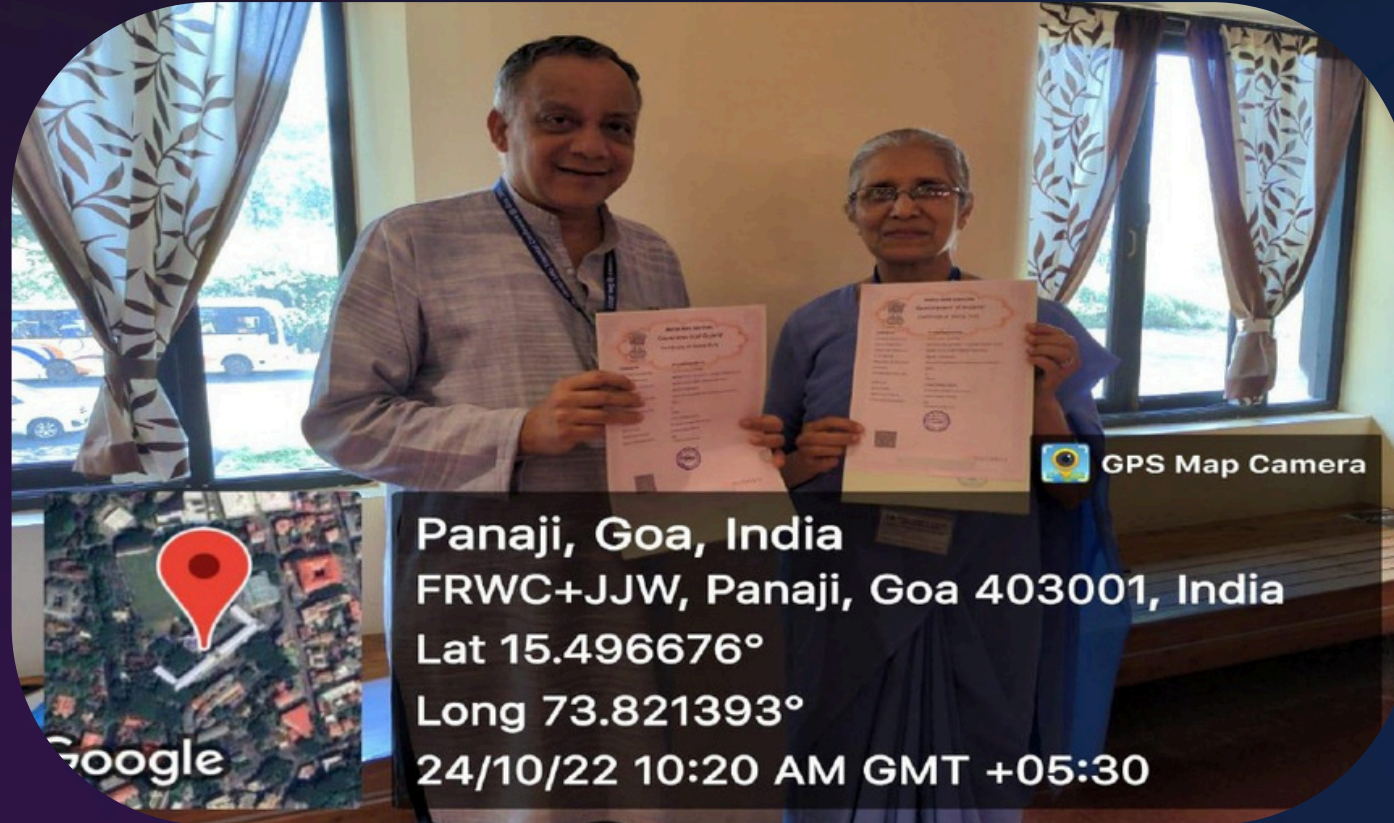

Panaji, Goa, India
FRWC+JJW, Panaji, Goa 403001, India
Lat 15.496676°
Long 73.821393°
24/10/22 10:20 AM GMT +05:30